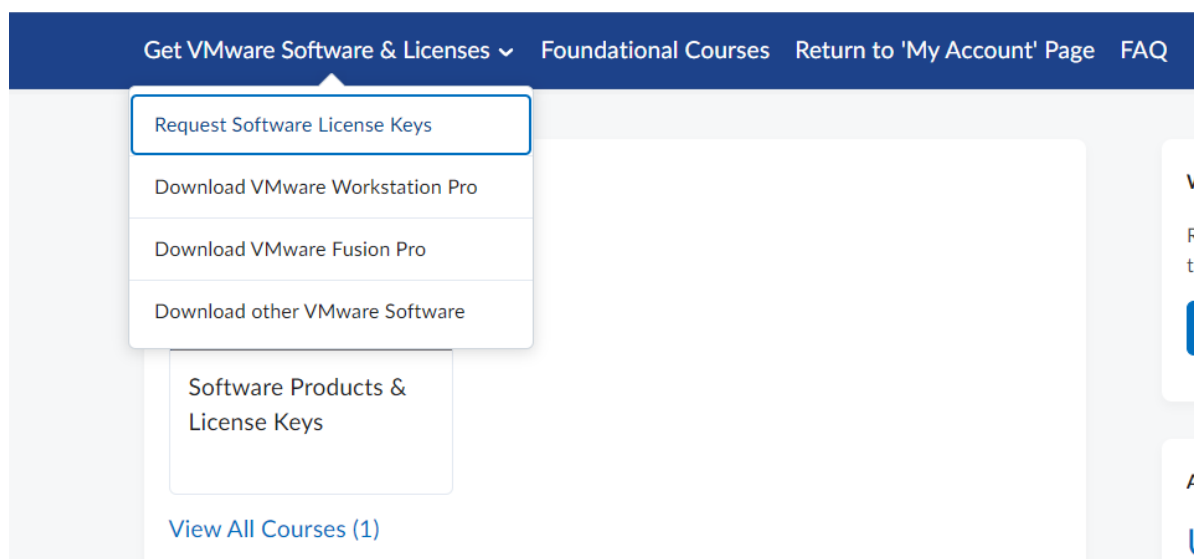

2. Po přihlášení/registraci klikněte na **Get VMware Software & Licences**. Zobrazí se Vám podnabídka. Pro získání licenčního klíče, zvolíme **Request Software Licence Keys**.

4. Zobrazí se Vám stránka se všemi nabízenými programy od VMware. **Zvolte produkt**, ke kterému chcete získat nový licenční kód. V našem případě to bude **VMware Workstation 17.X PRO** a dáme **Request**.